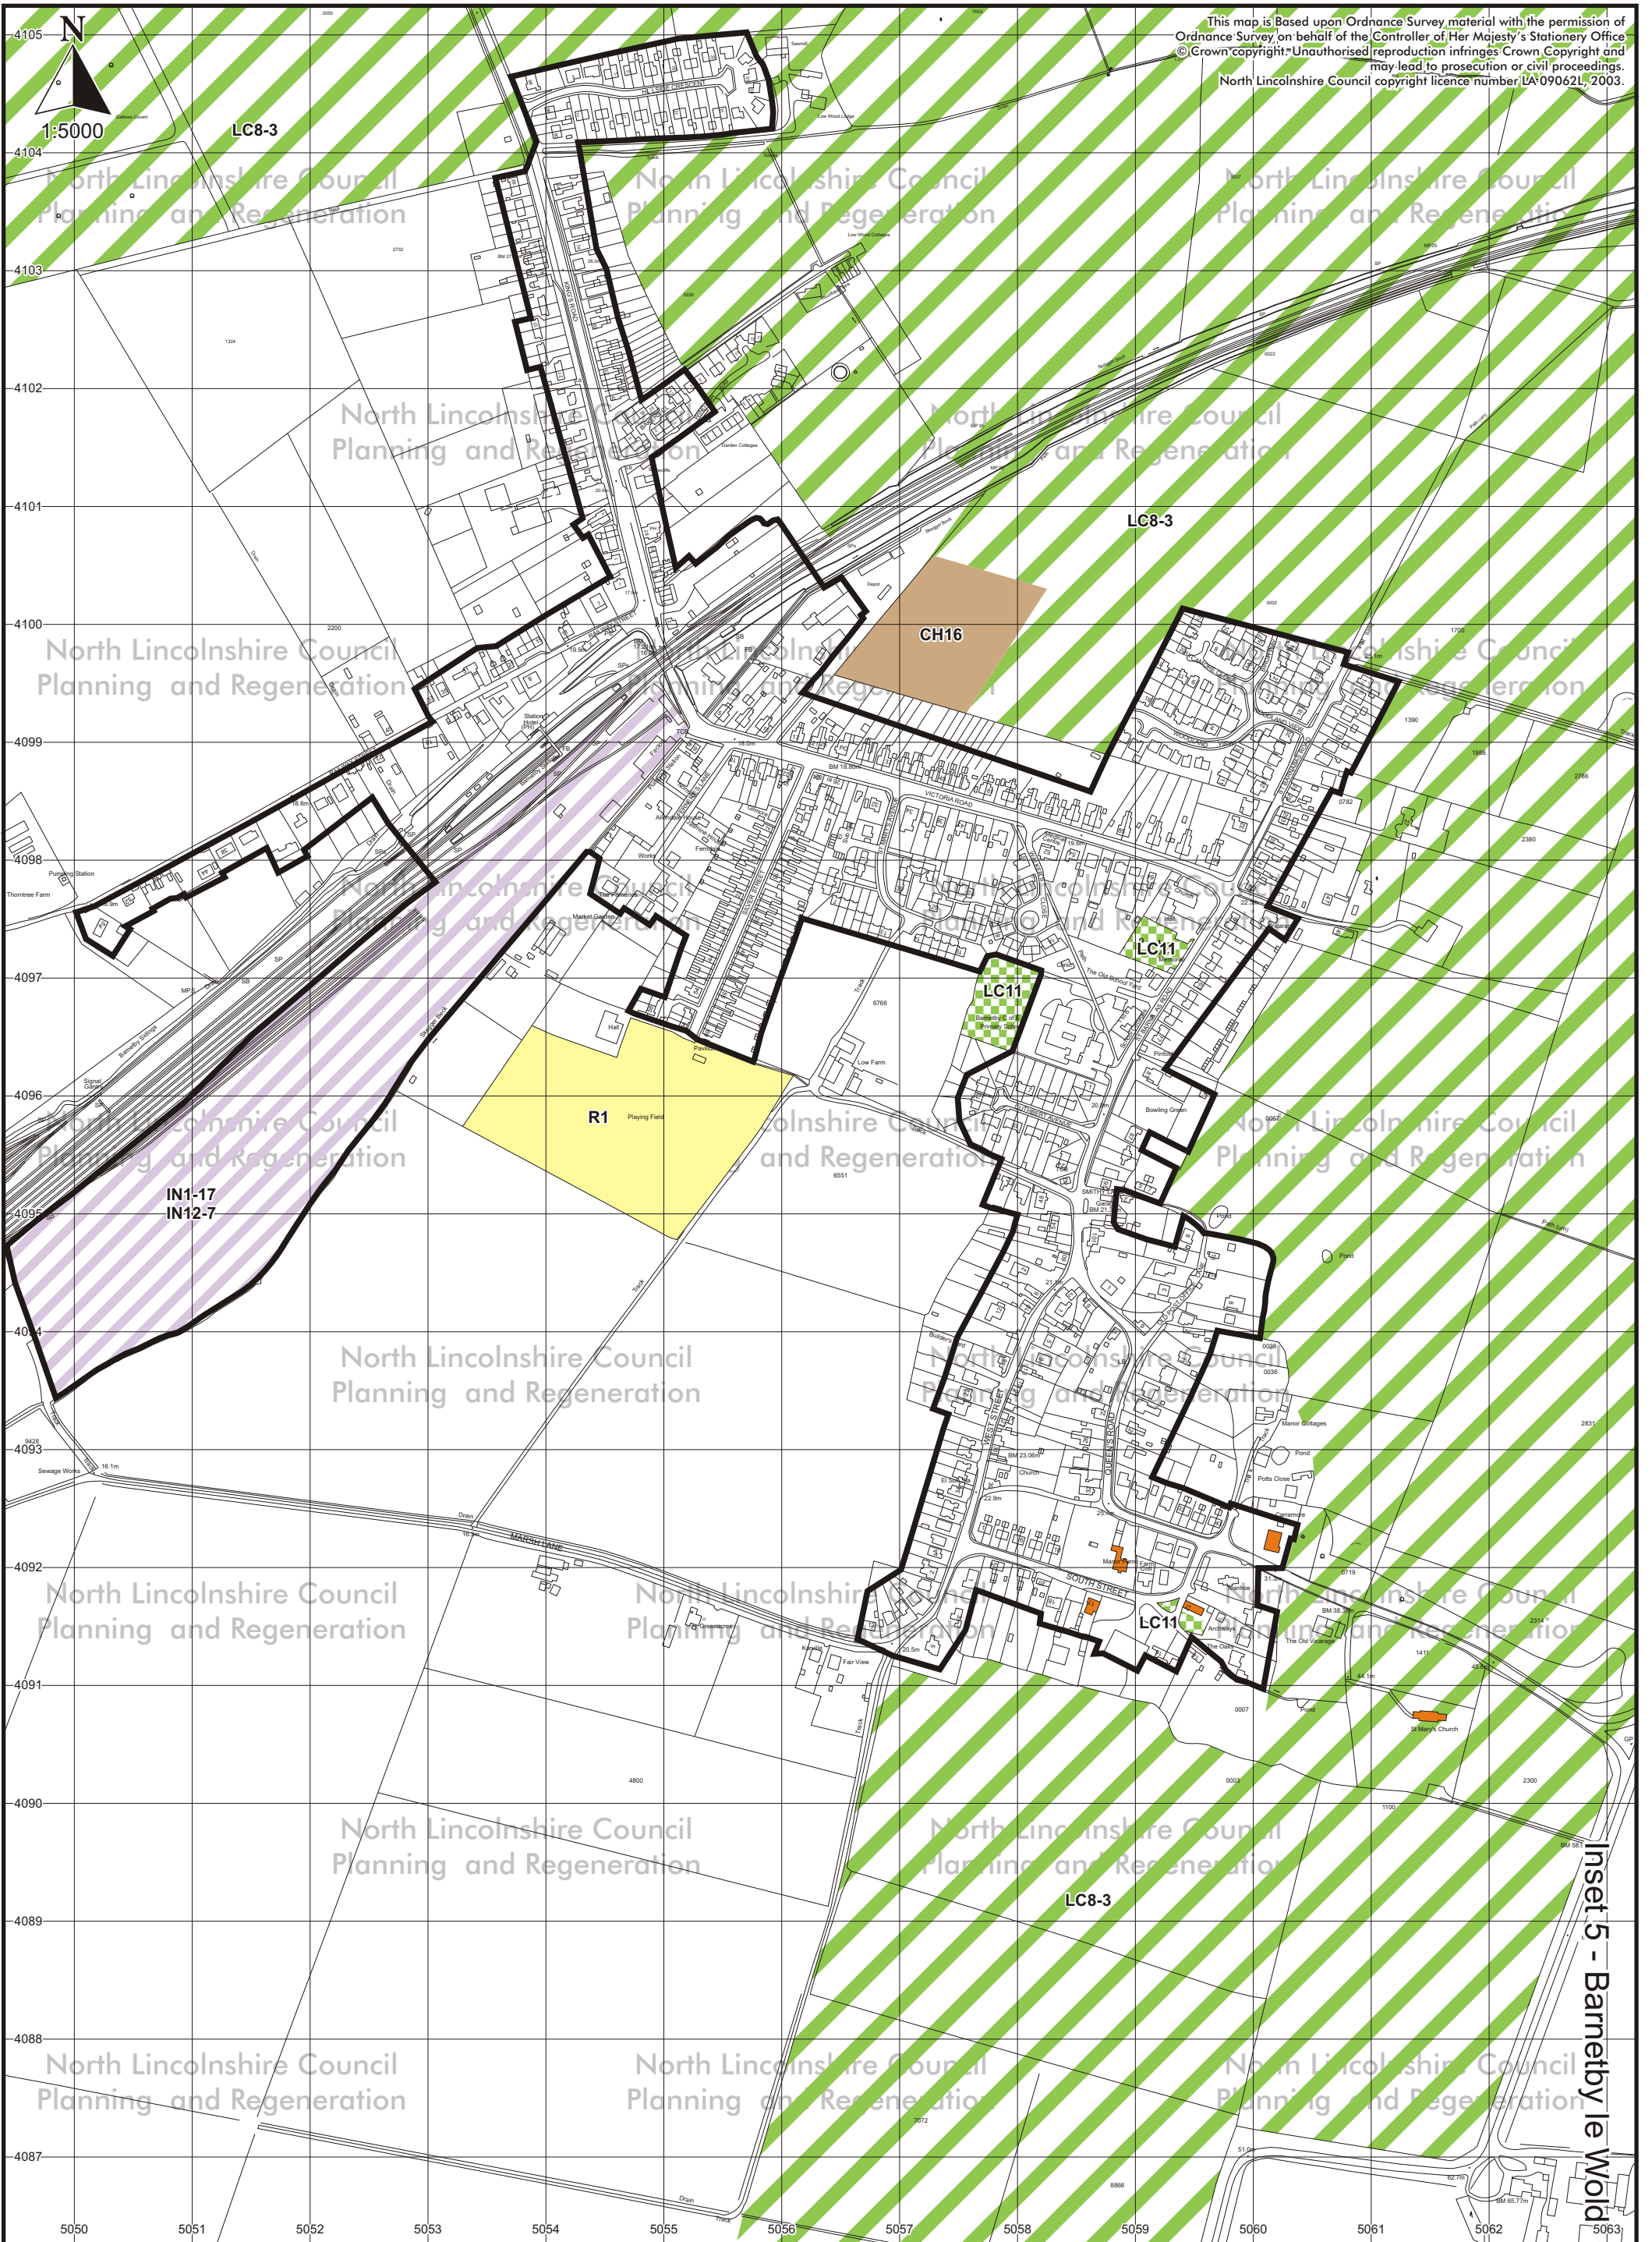

North Lincolnshire Local Plan - Adopted Plan May 2003

This map is Based upon Ordnance Survey material with the permission of Ordnance Survey on behalf of the Controller of Her Majesty's Stationery Office © Crown copyright. Unauthorised reproduction infringes Crown Copyright and may lead to prosecution or civil proceedings. North Lincolnshire Council copyright licence number LA09062L, 2003.

1:5000

LC8-3

CH16

LC8-3

R1
Playing Field

IN1-17
IN12-7

LC11

LC11

LC11

LC8-3

Inset 5 - Barnetby le Wold