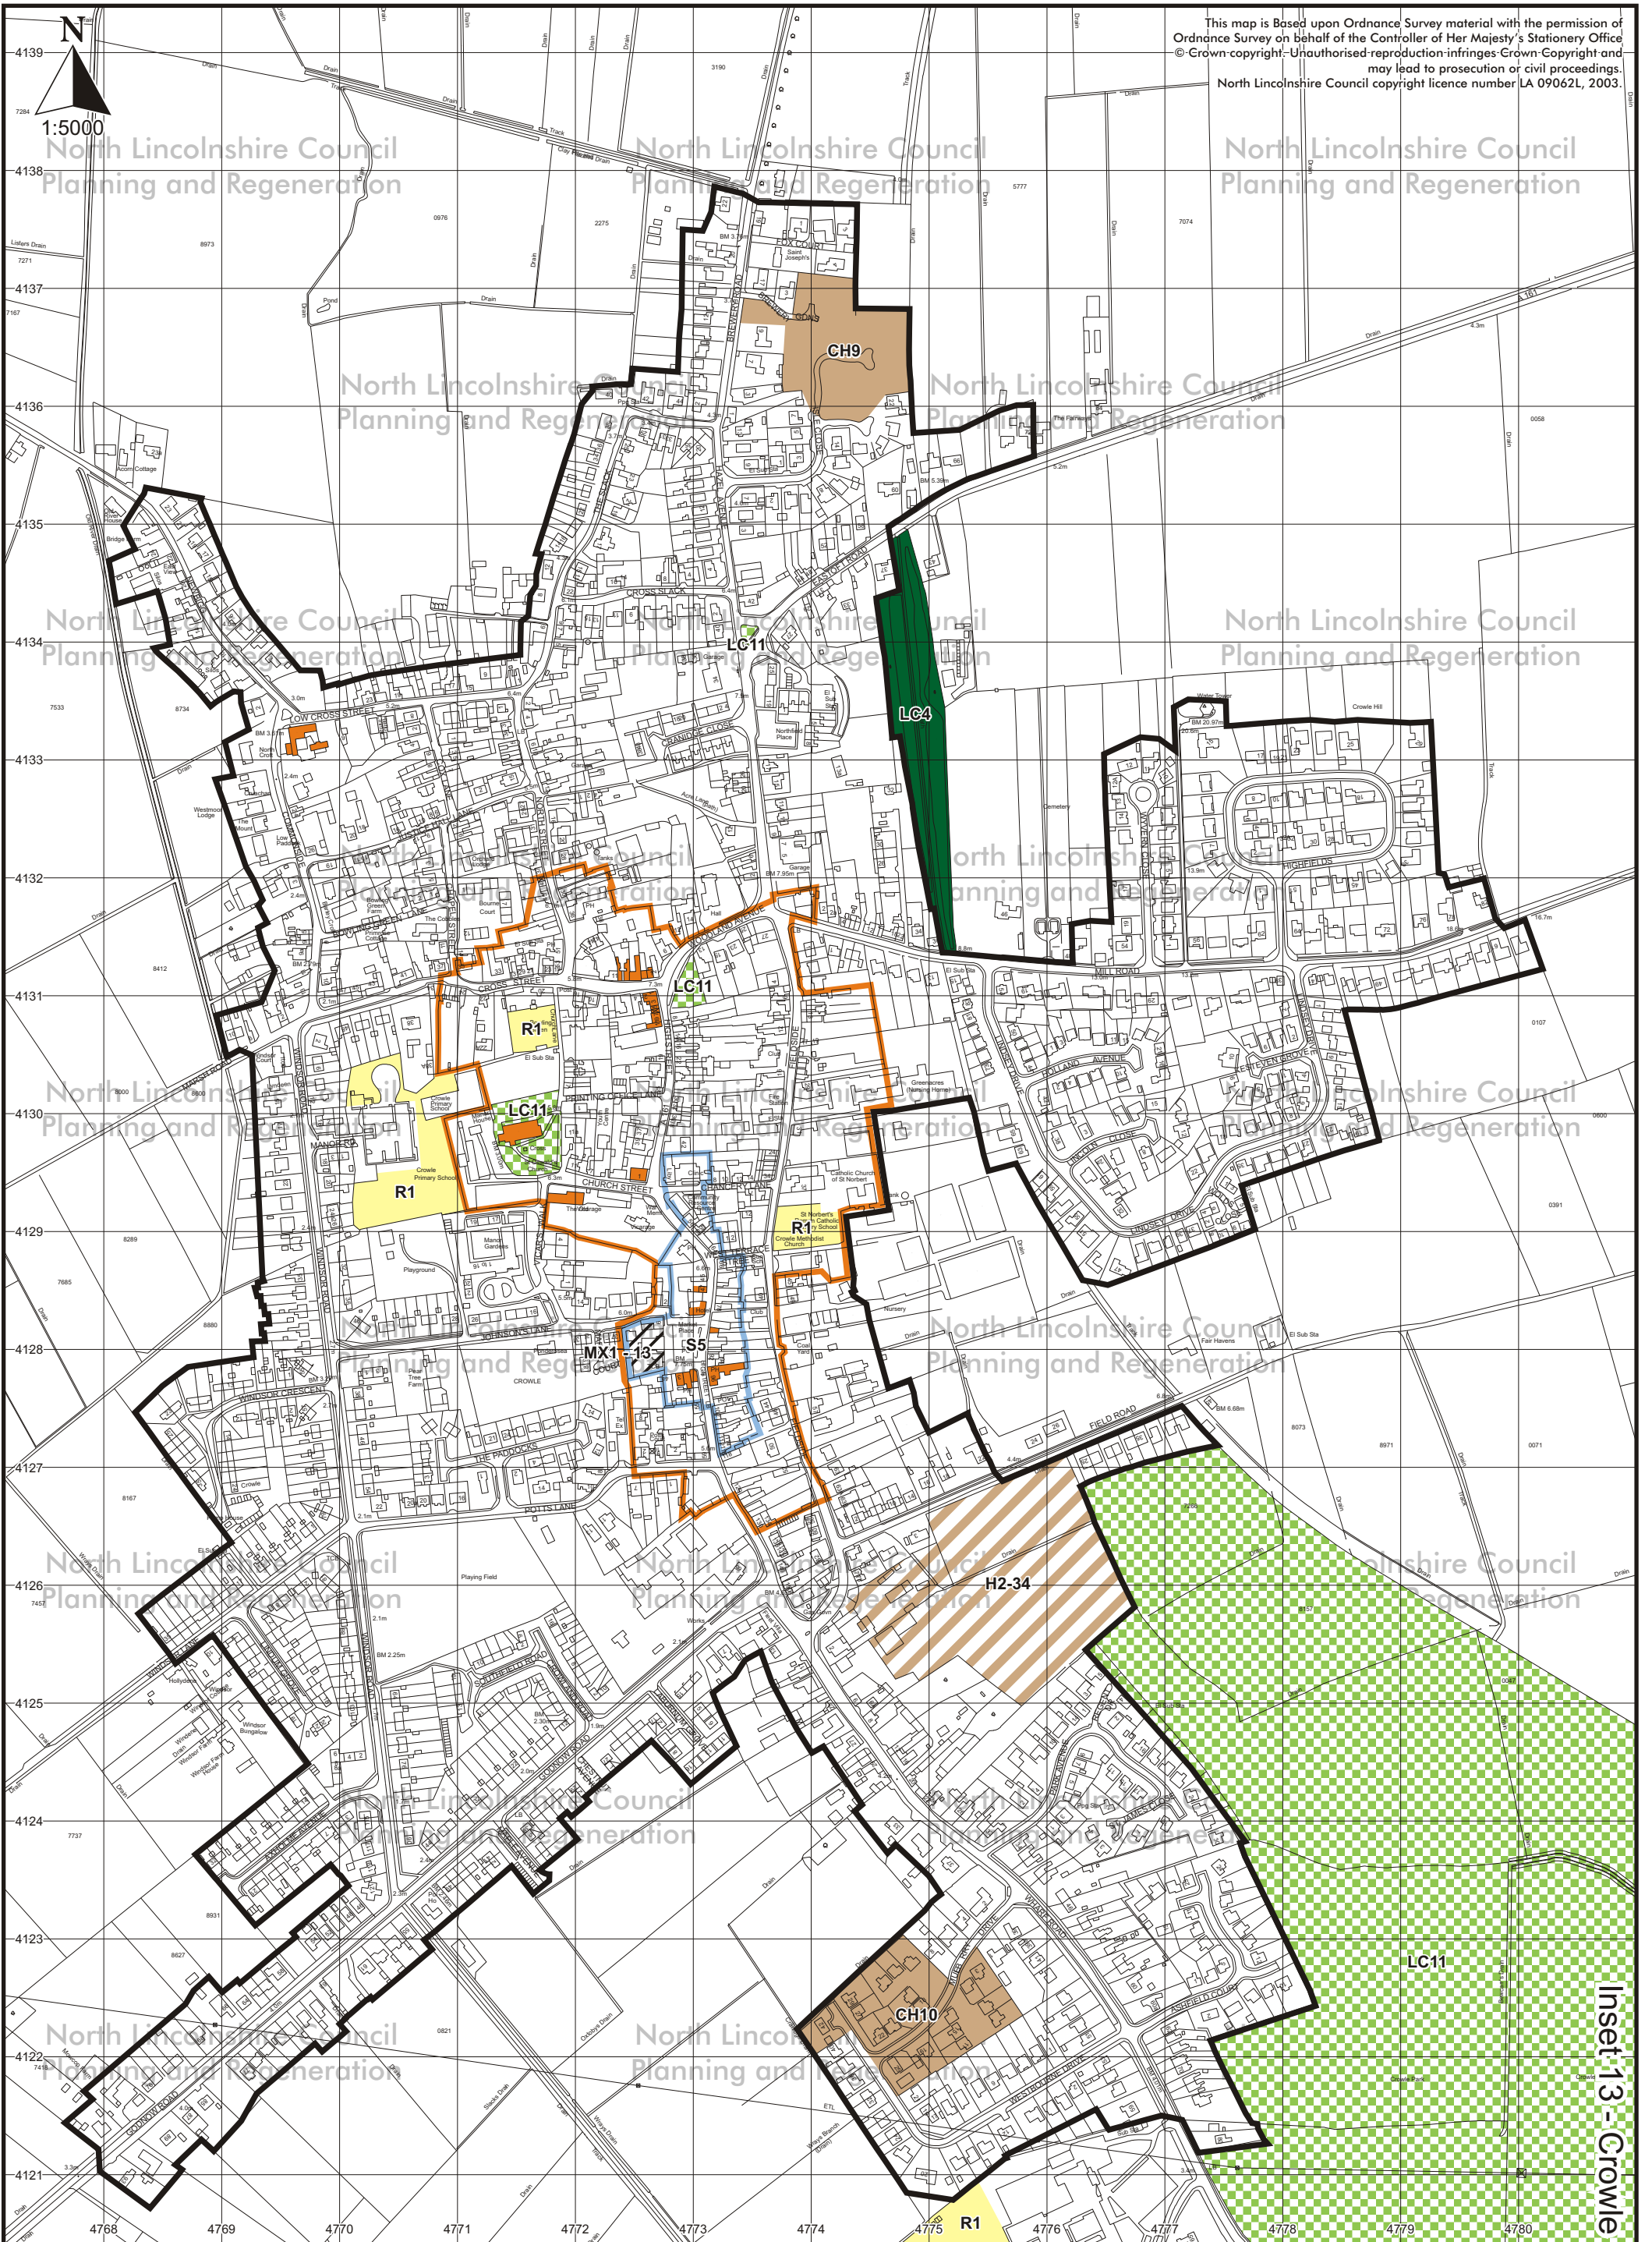

North Lincolnshire Local Plan - Adopted Plan May 2003

This map is Based upon Ordnance Survey material with the permission of Ordnance Survey on behalf of the Controller of Her Majesty's Stationery Office © Crown copyright. Unauthorised reproduction infringes Crown Copyright and may lead to prosecution or civil proceedings. North Lincolnshire Council copyright licence number LA 09062L, 2003.

Inset 13 - Crowle