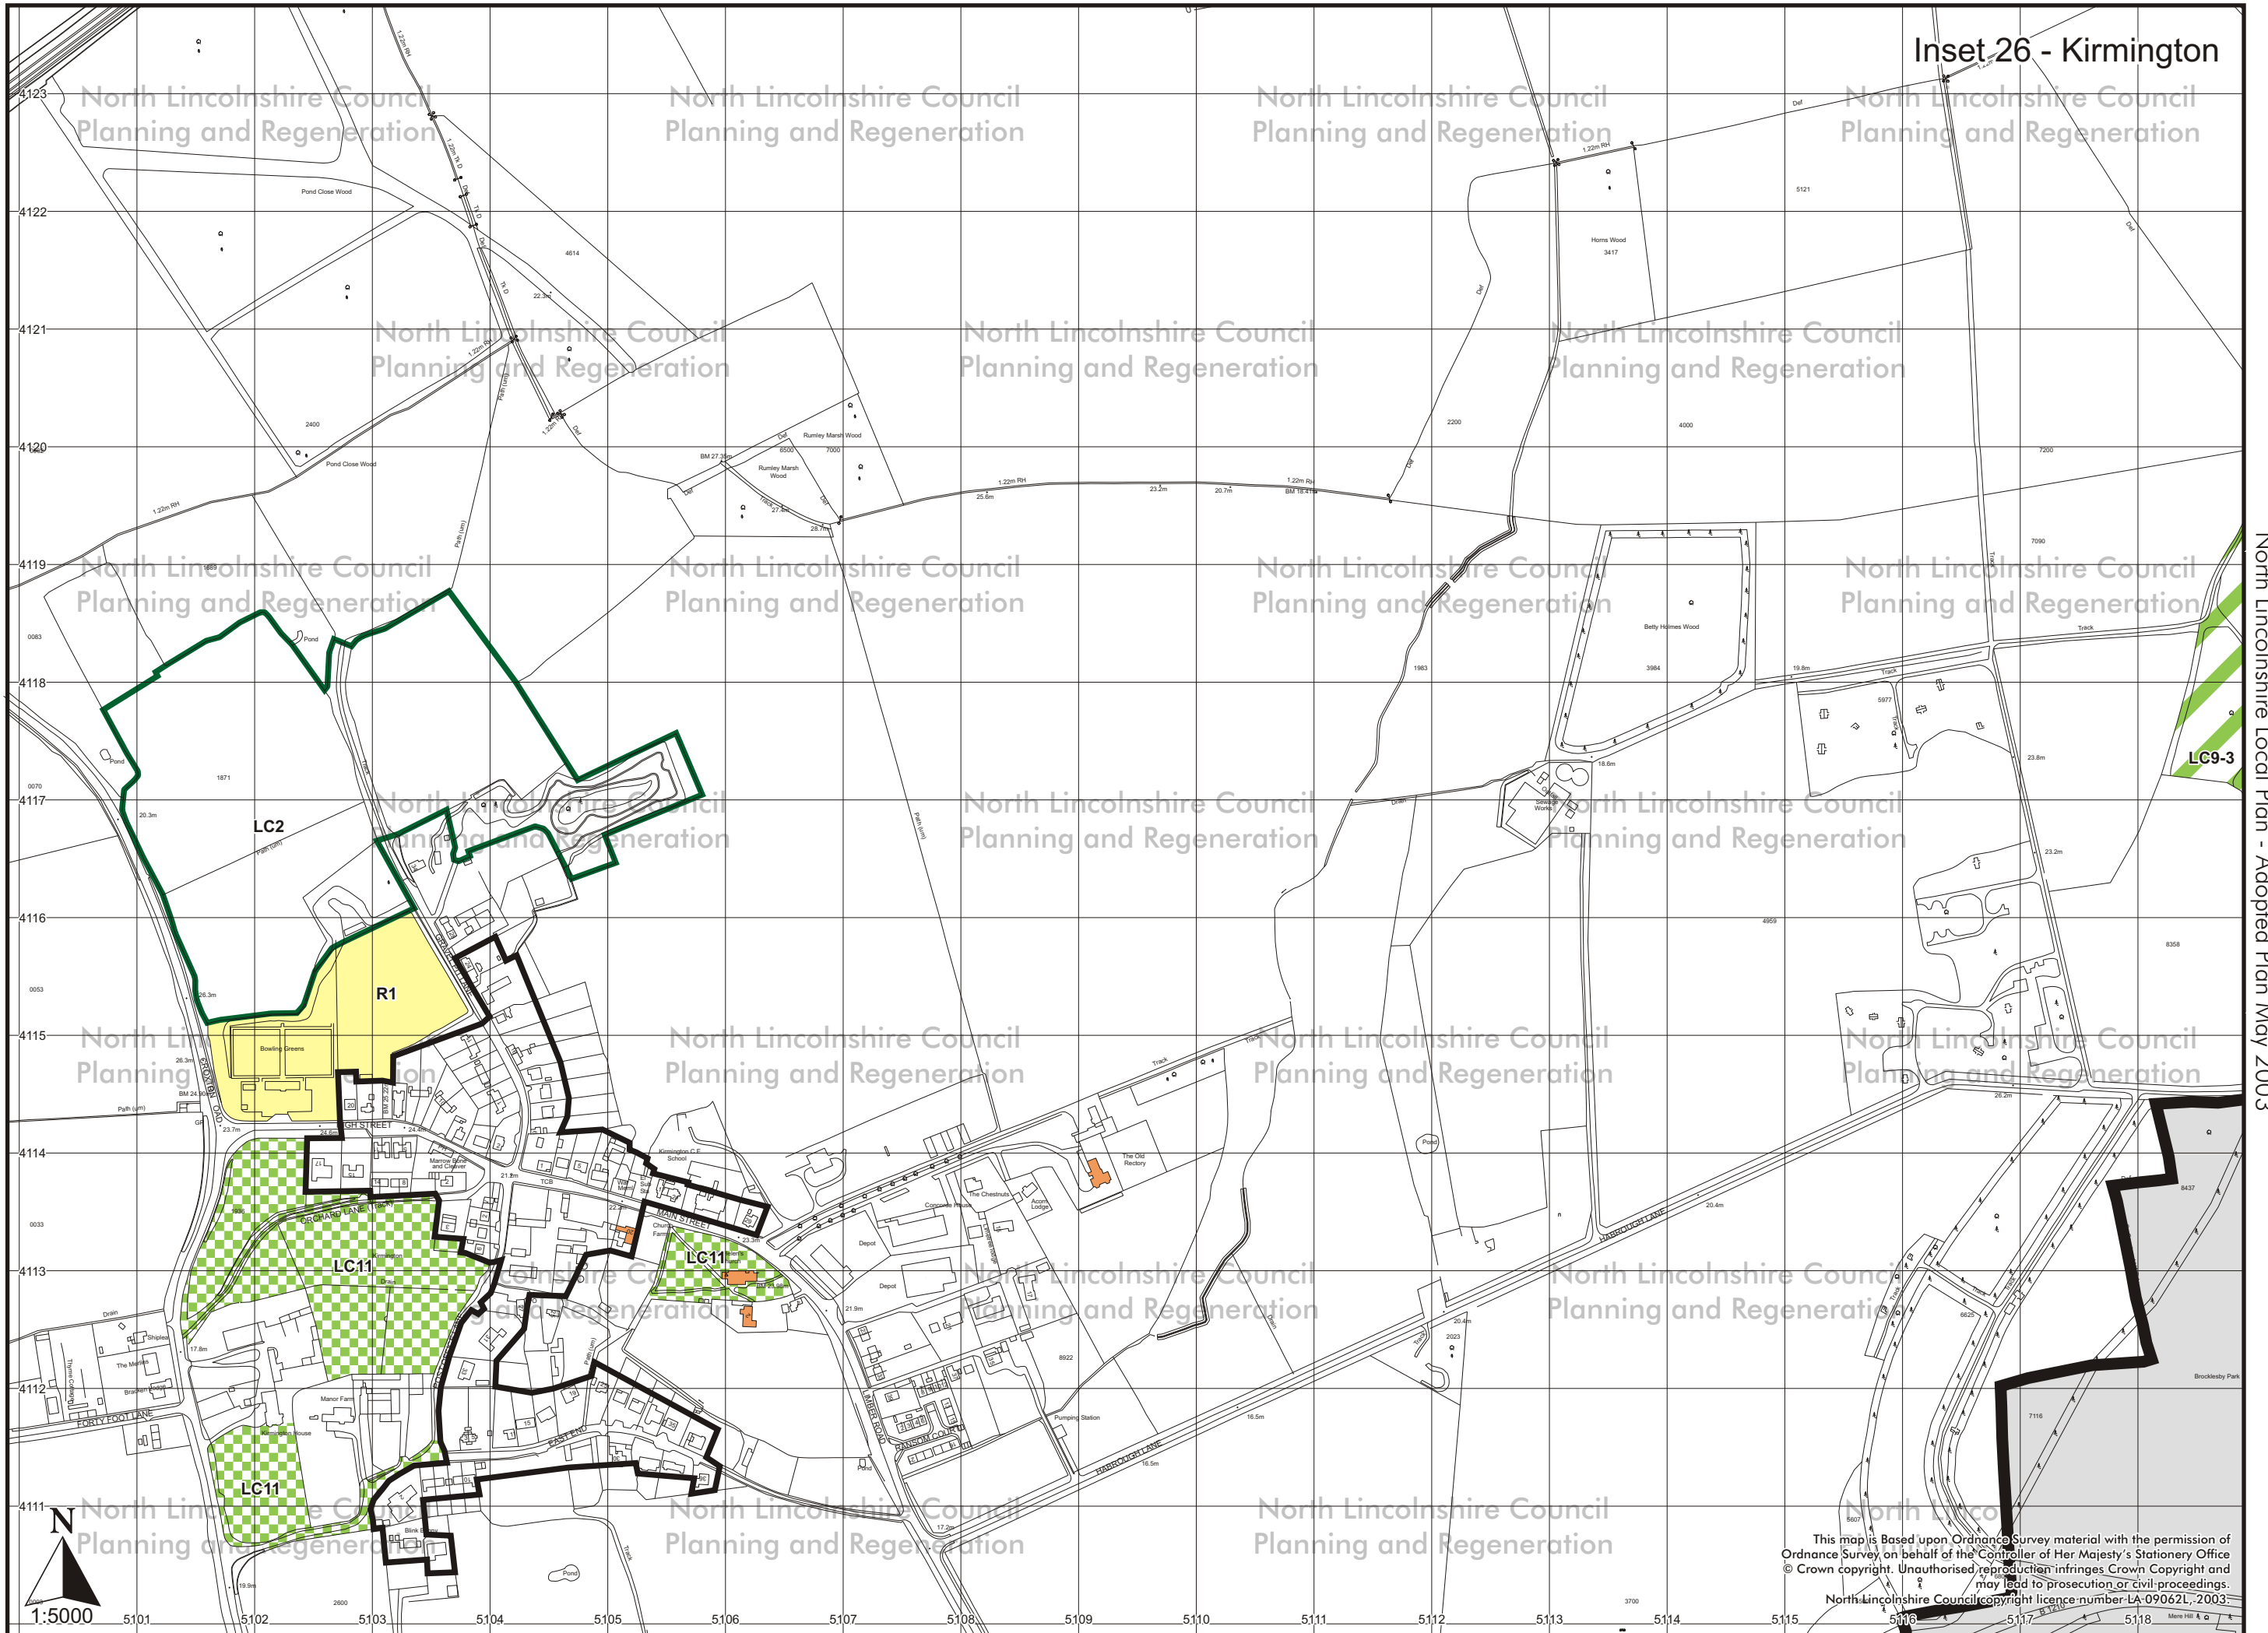

Inset 26 - Kirmington

North Lincolnshire Local Plan - Adopted Plan May 2003

This map is based upon Ordnance Survey material with the permission of Ordnance Survey on behalf of the Controller of Her Majesty's Stationery Office © Crown copyright. Unauthorised reproduction infringes Crown Copyright and may lead to prosecution or civil proceedings. North Lincolnshire Council copyright licence number LA-09062L, 2003.