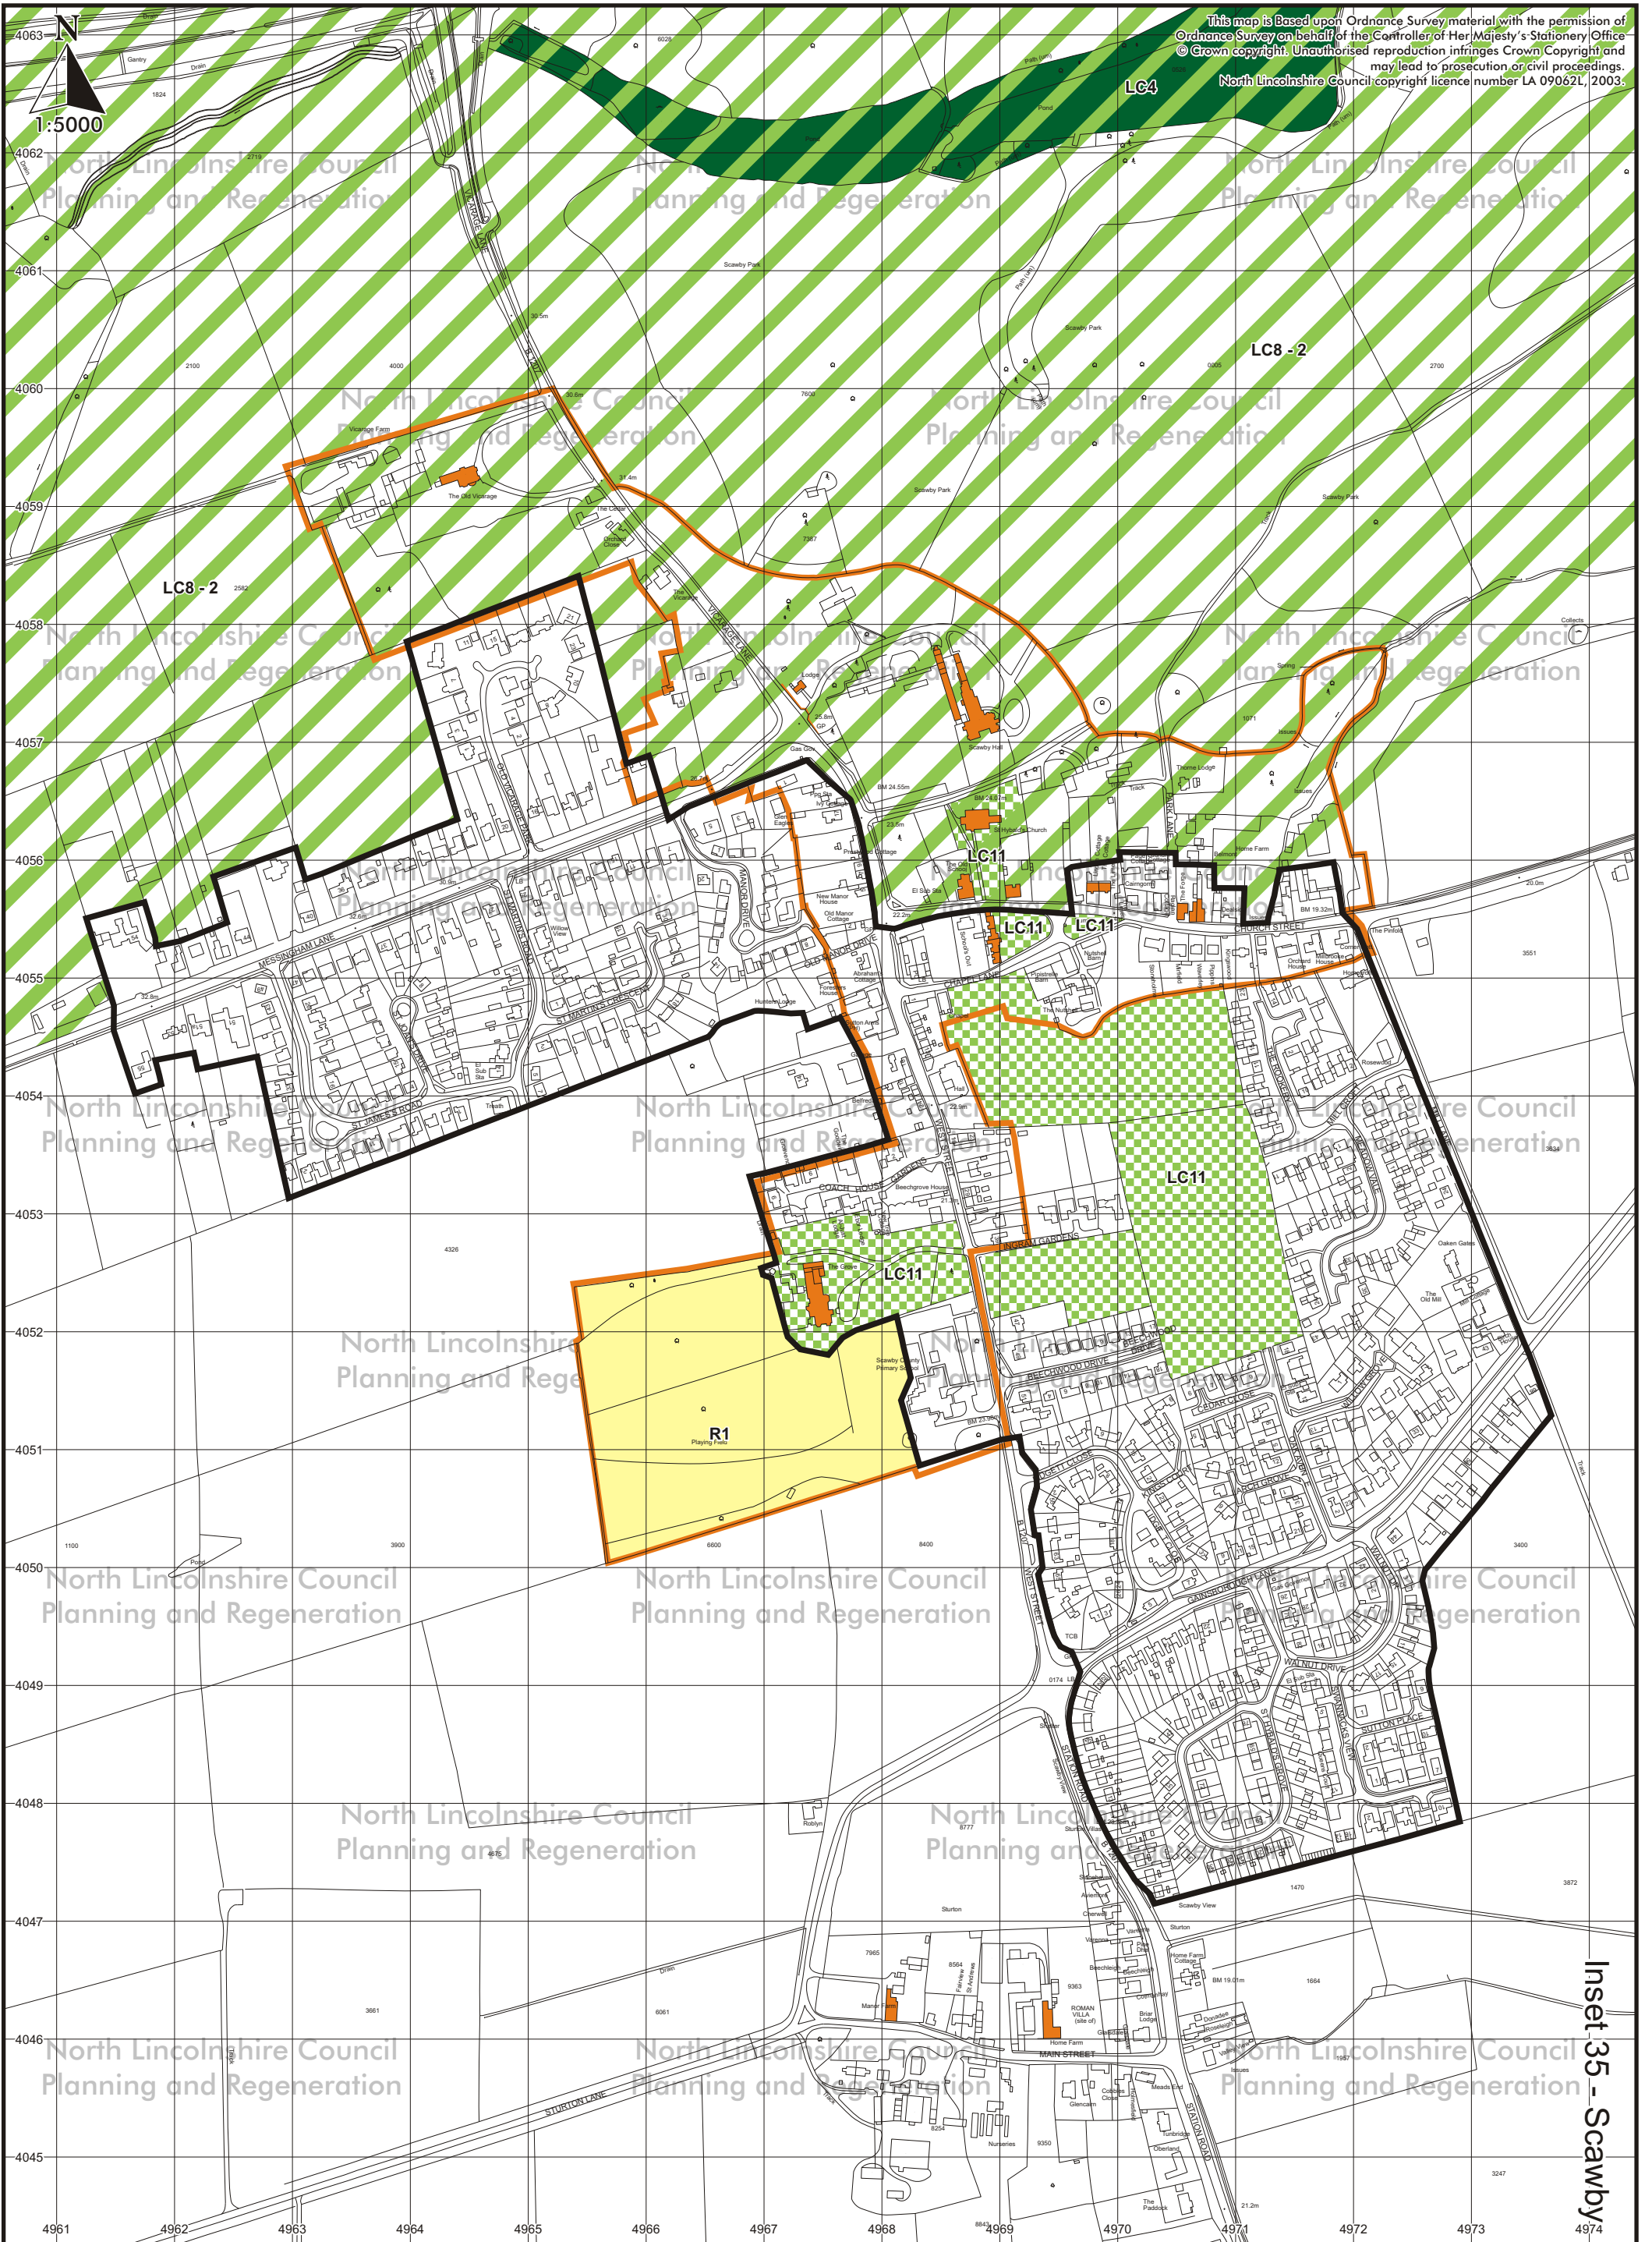

North Lincolnshire Local Plan - Adopted Plan May 2003

This map is Based upon Ordnance Survey material with the permission of Ordnance Survey on behalf of the Controller of Her Majesty's Stationery Office © Crown copyright. Unauthorised reproduction infringes Crown Copyright and may lead to prosecution or civil proceedings. North Lincolnshire Council copyright licence number LA 09062L, 2003.

Inset 35 - Scawby