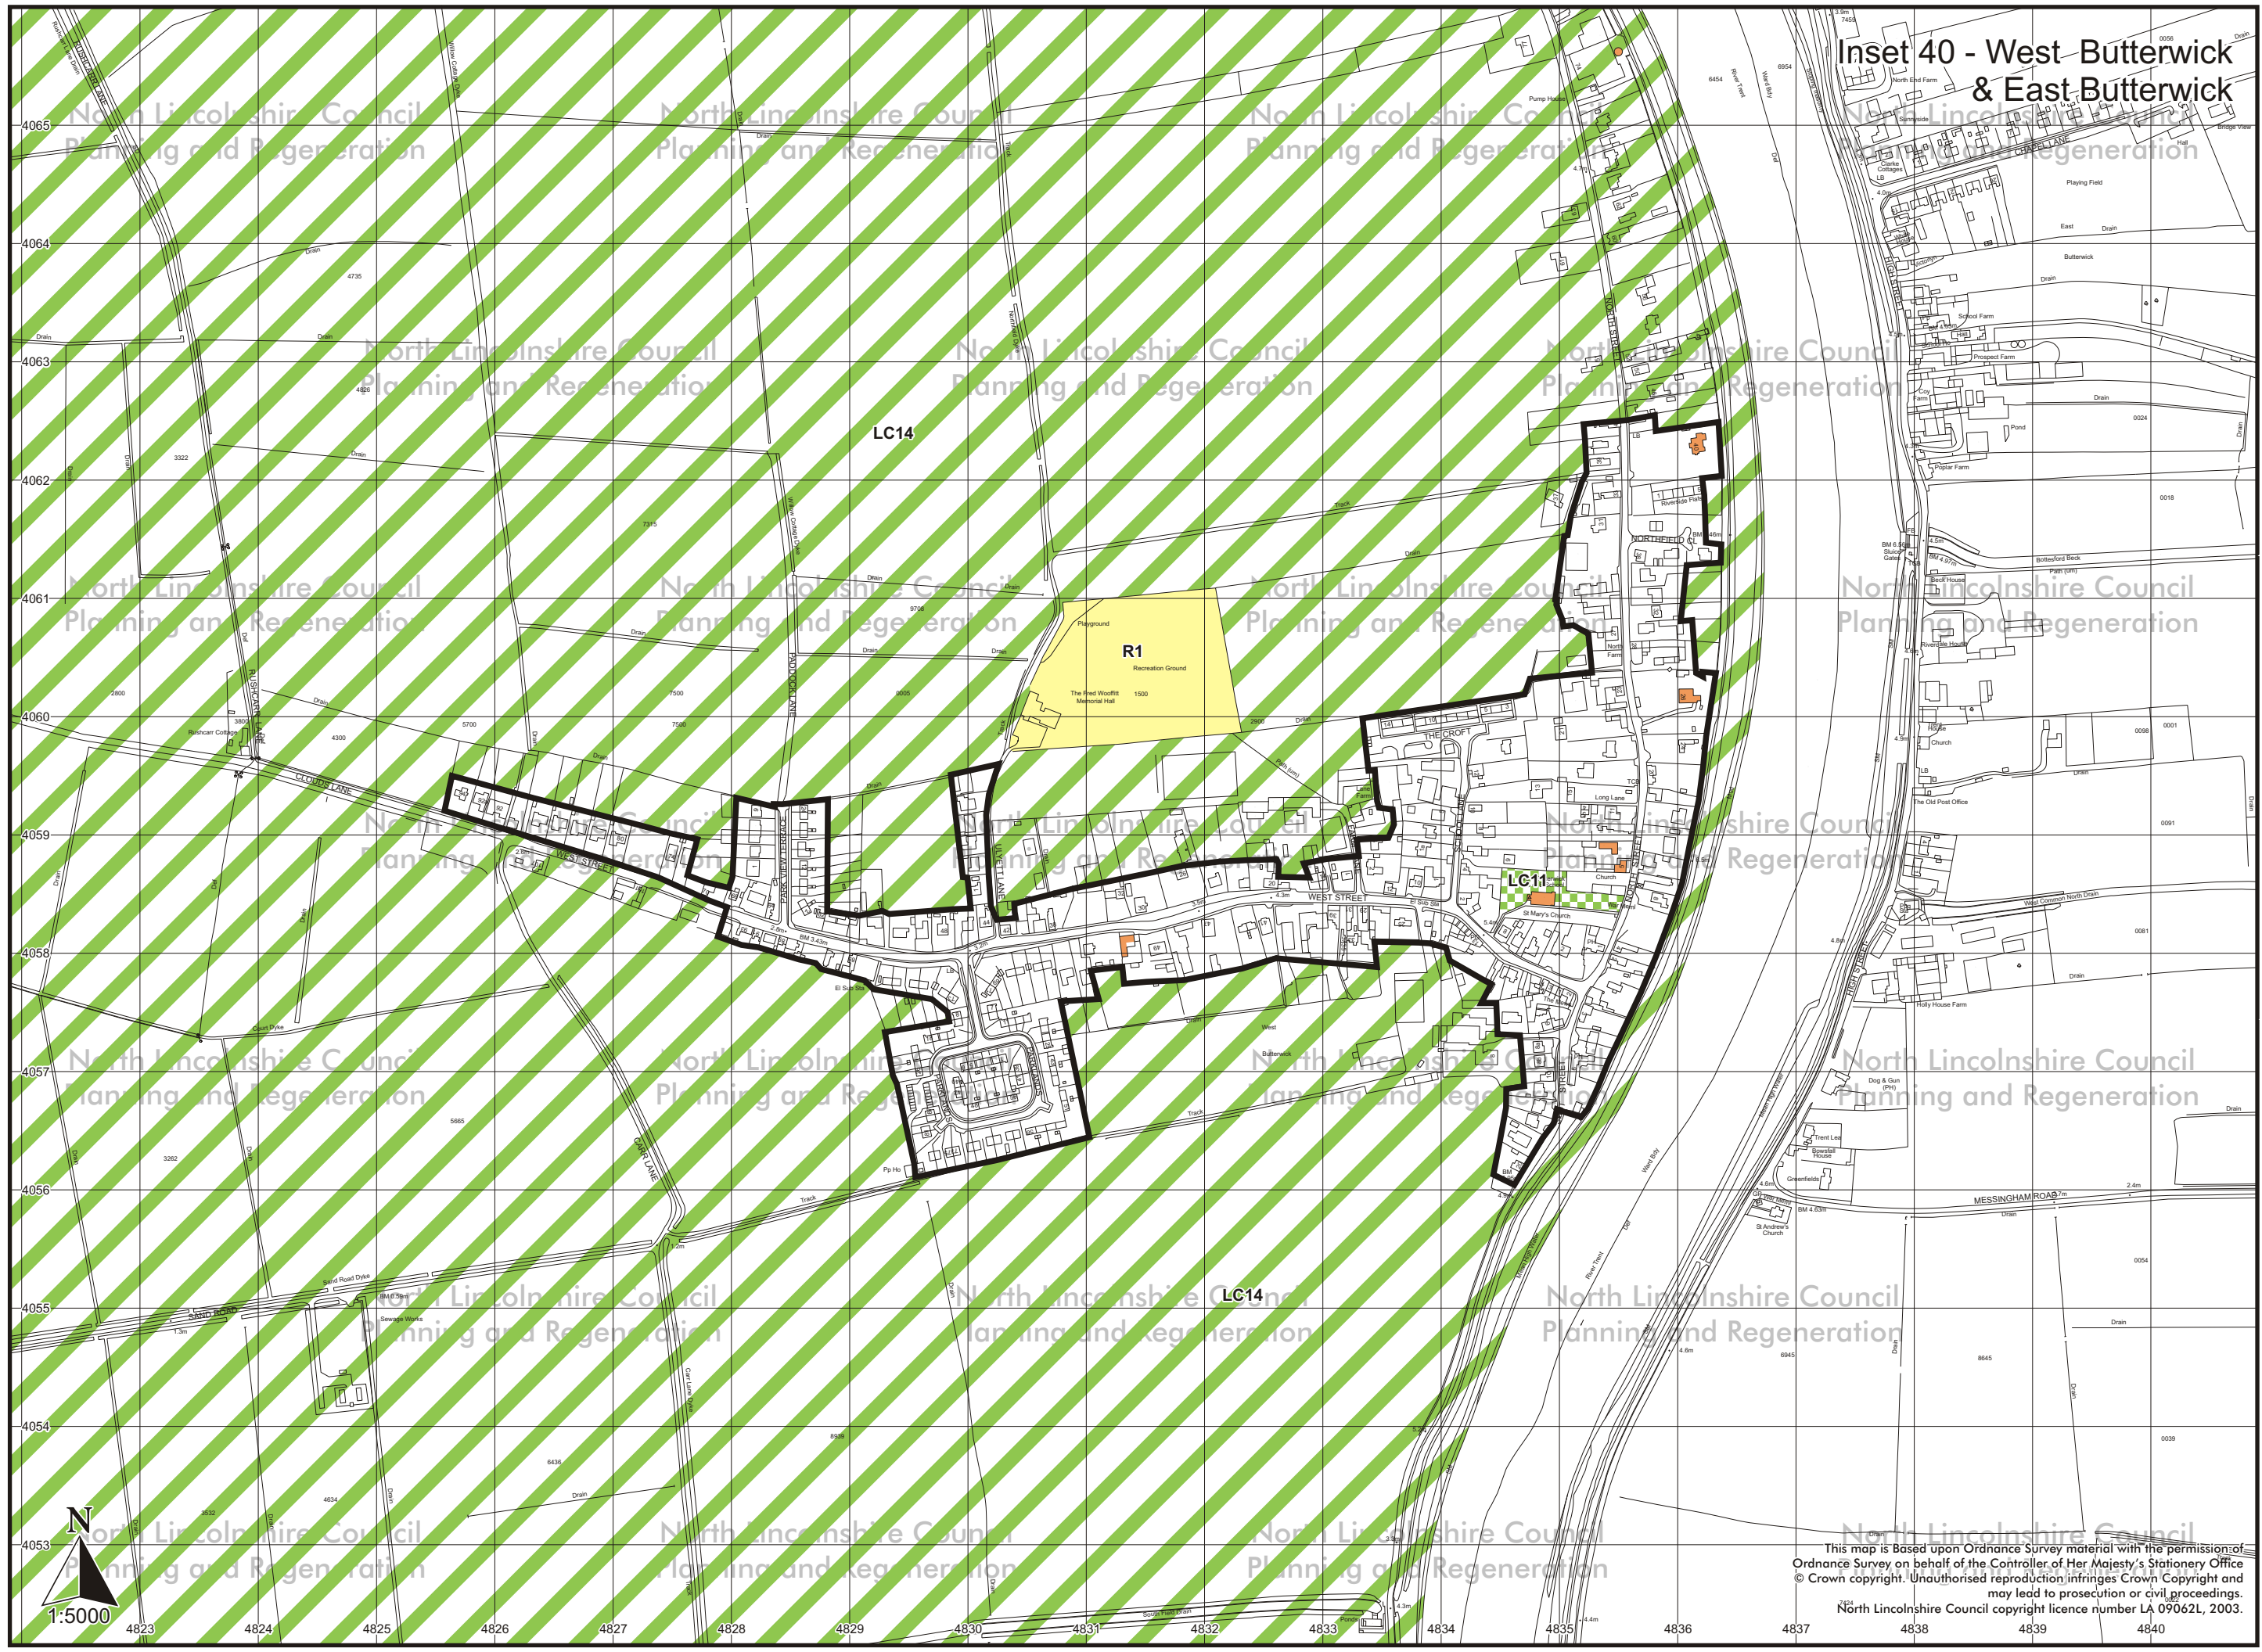

Inset 40 - West Butterwick & East Butterwick

North Lincolnshire Local Plan - Adopted Plan May 2003

This map is Based upon Ordnance Survey material with the permission of Ordnance Survey on behalf of the Controller of Her Majesty's Stationery Office © Crown copyright. Unauthorised reproduction infringes Crown Copyright and may lead to prosecution or civil proceedings. North Lincolnshire Council copyright licence number LA 09062L, 2003.