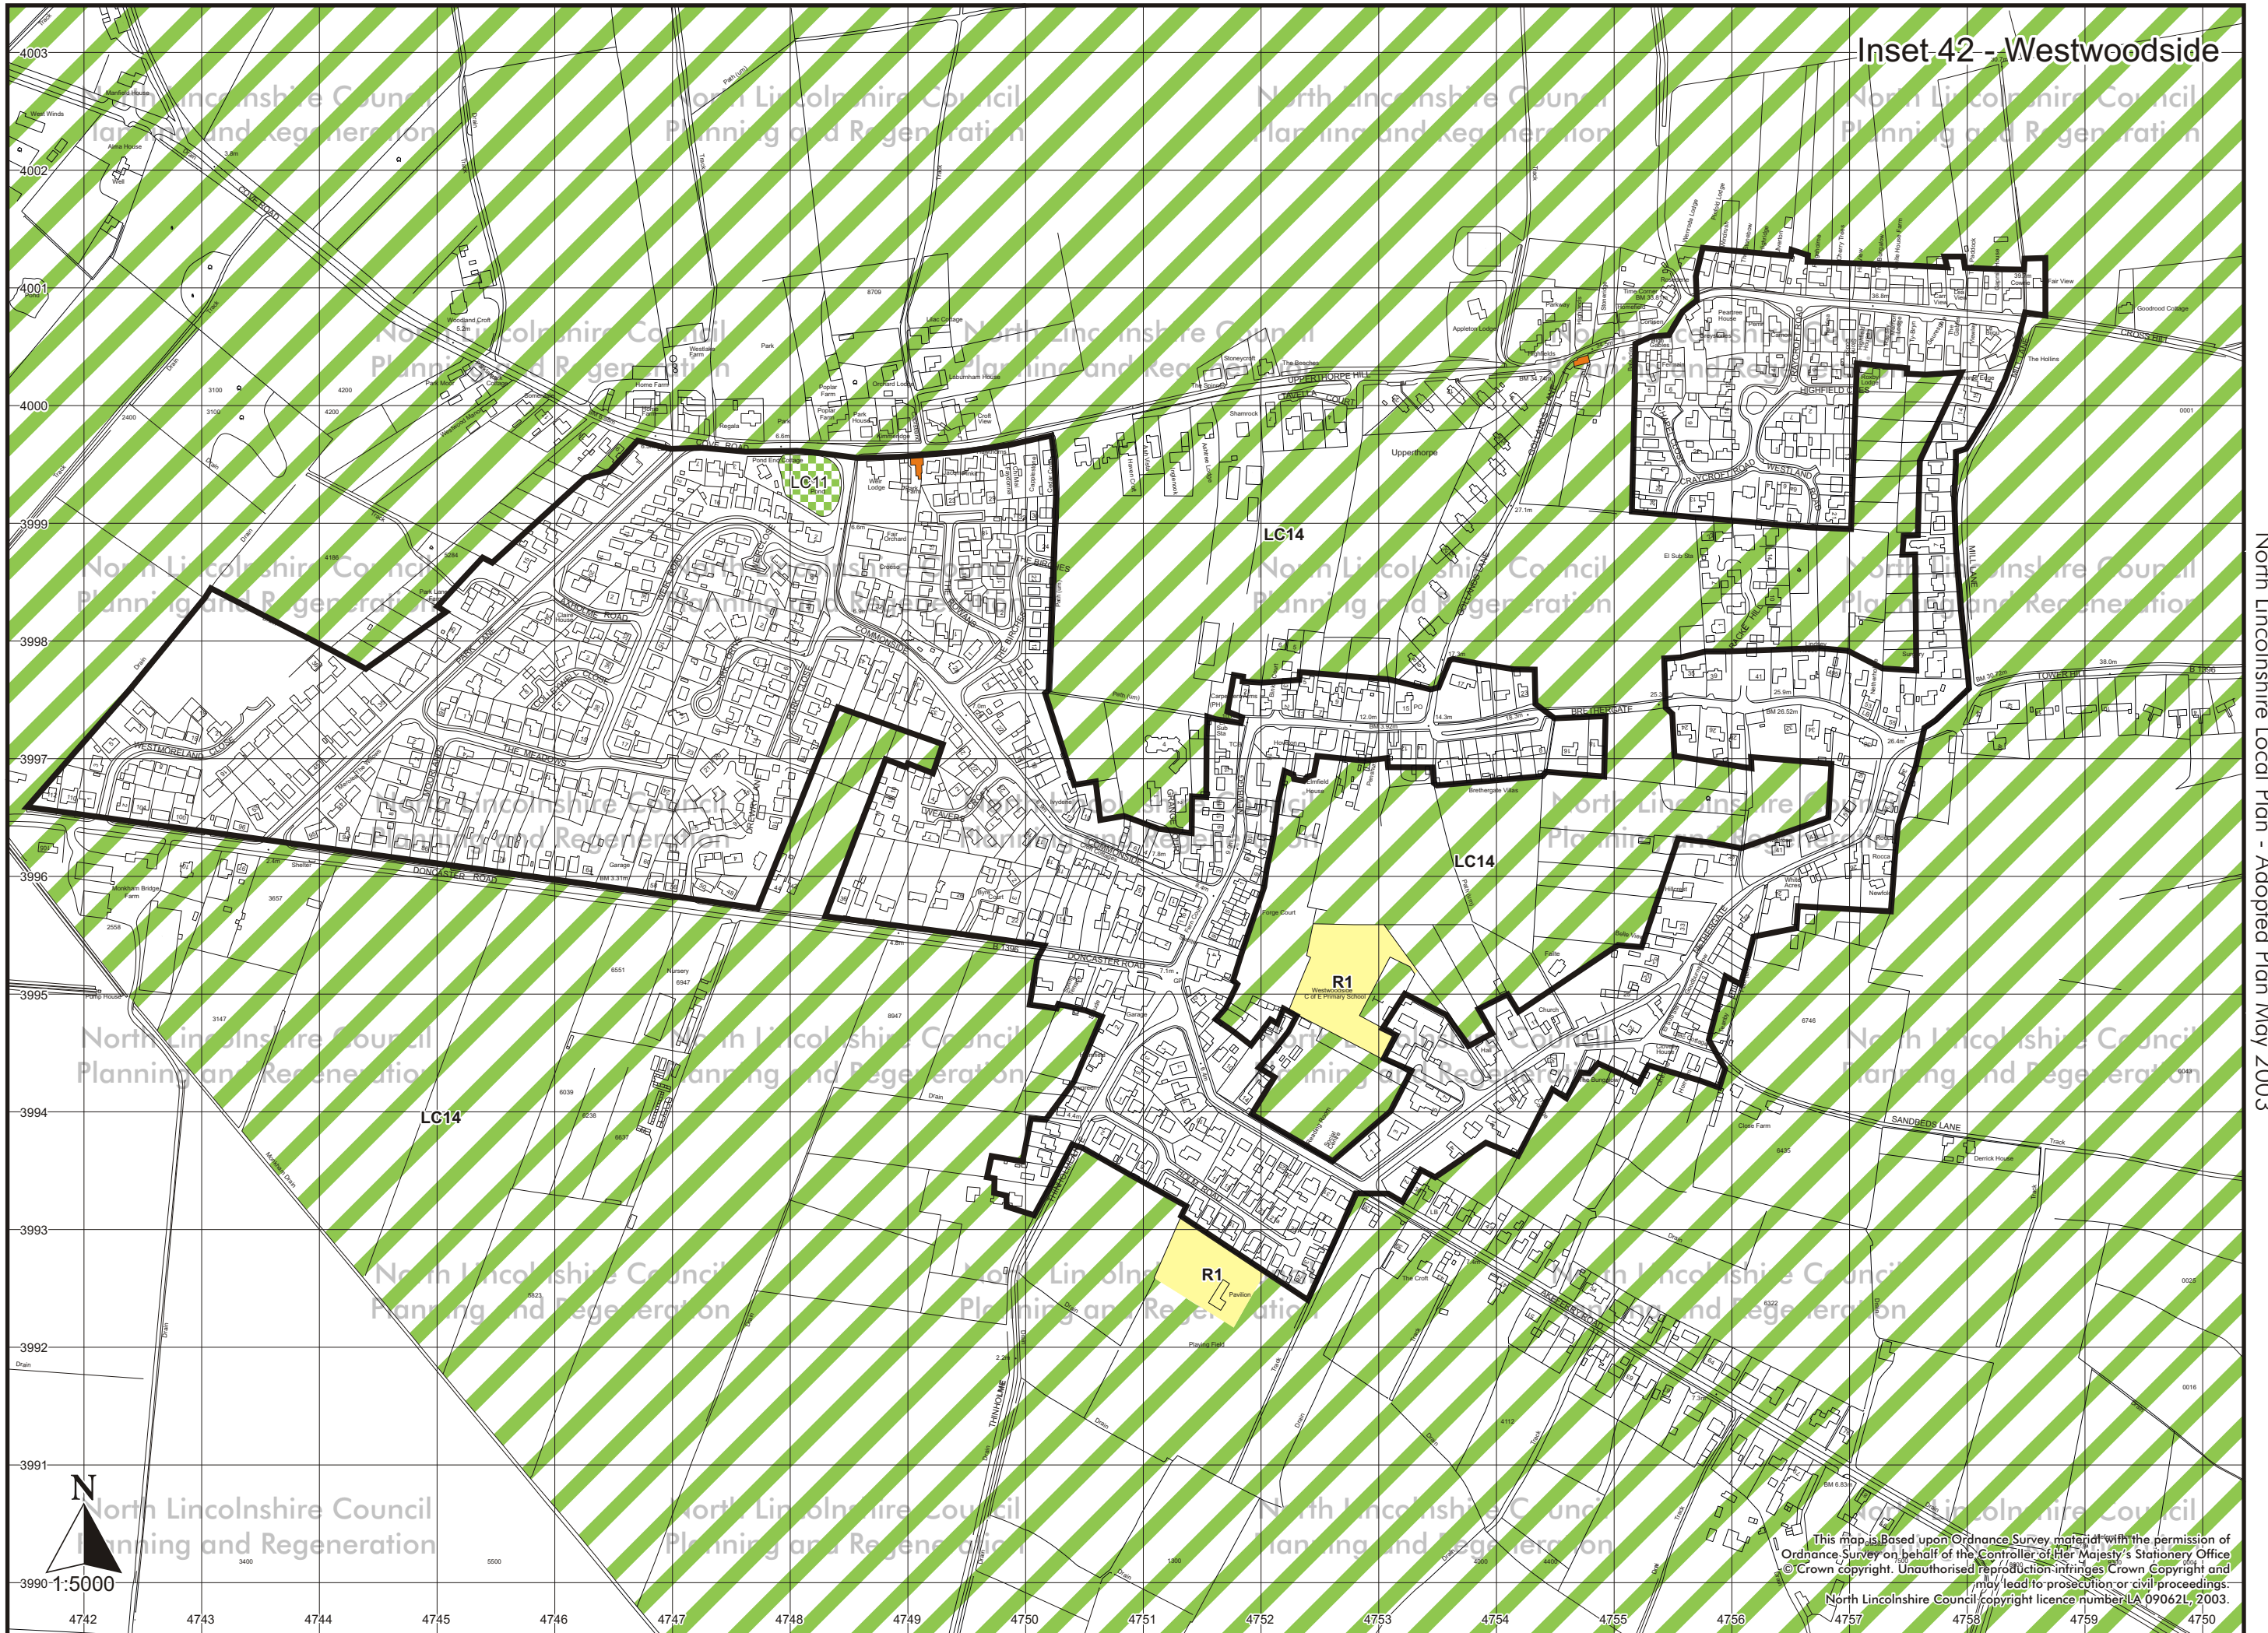

Inset 42 - Westwoodside

North Lincolnshire Local Plan - Adopted Plan May 2003

This map is based upon Ordnance Survey material with the permission of Ordnance Survey on behalf of the Controller of Her Majesty's Stationery Office © Crown copyright. Unauthorised reproduction infringes Crown Copyright and may lead to prosecution or civil proceedings. North Lincolnshire Council copyright licence number LA 09062L, 2003.