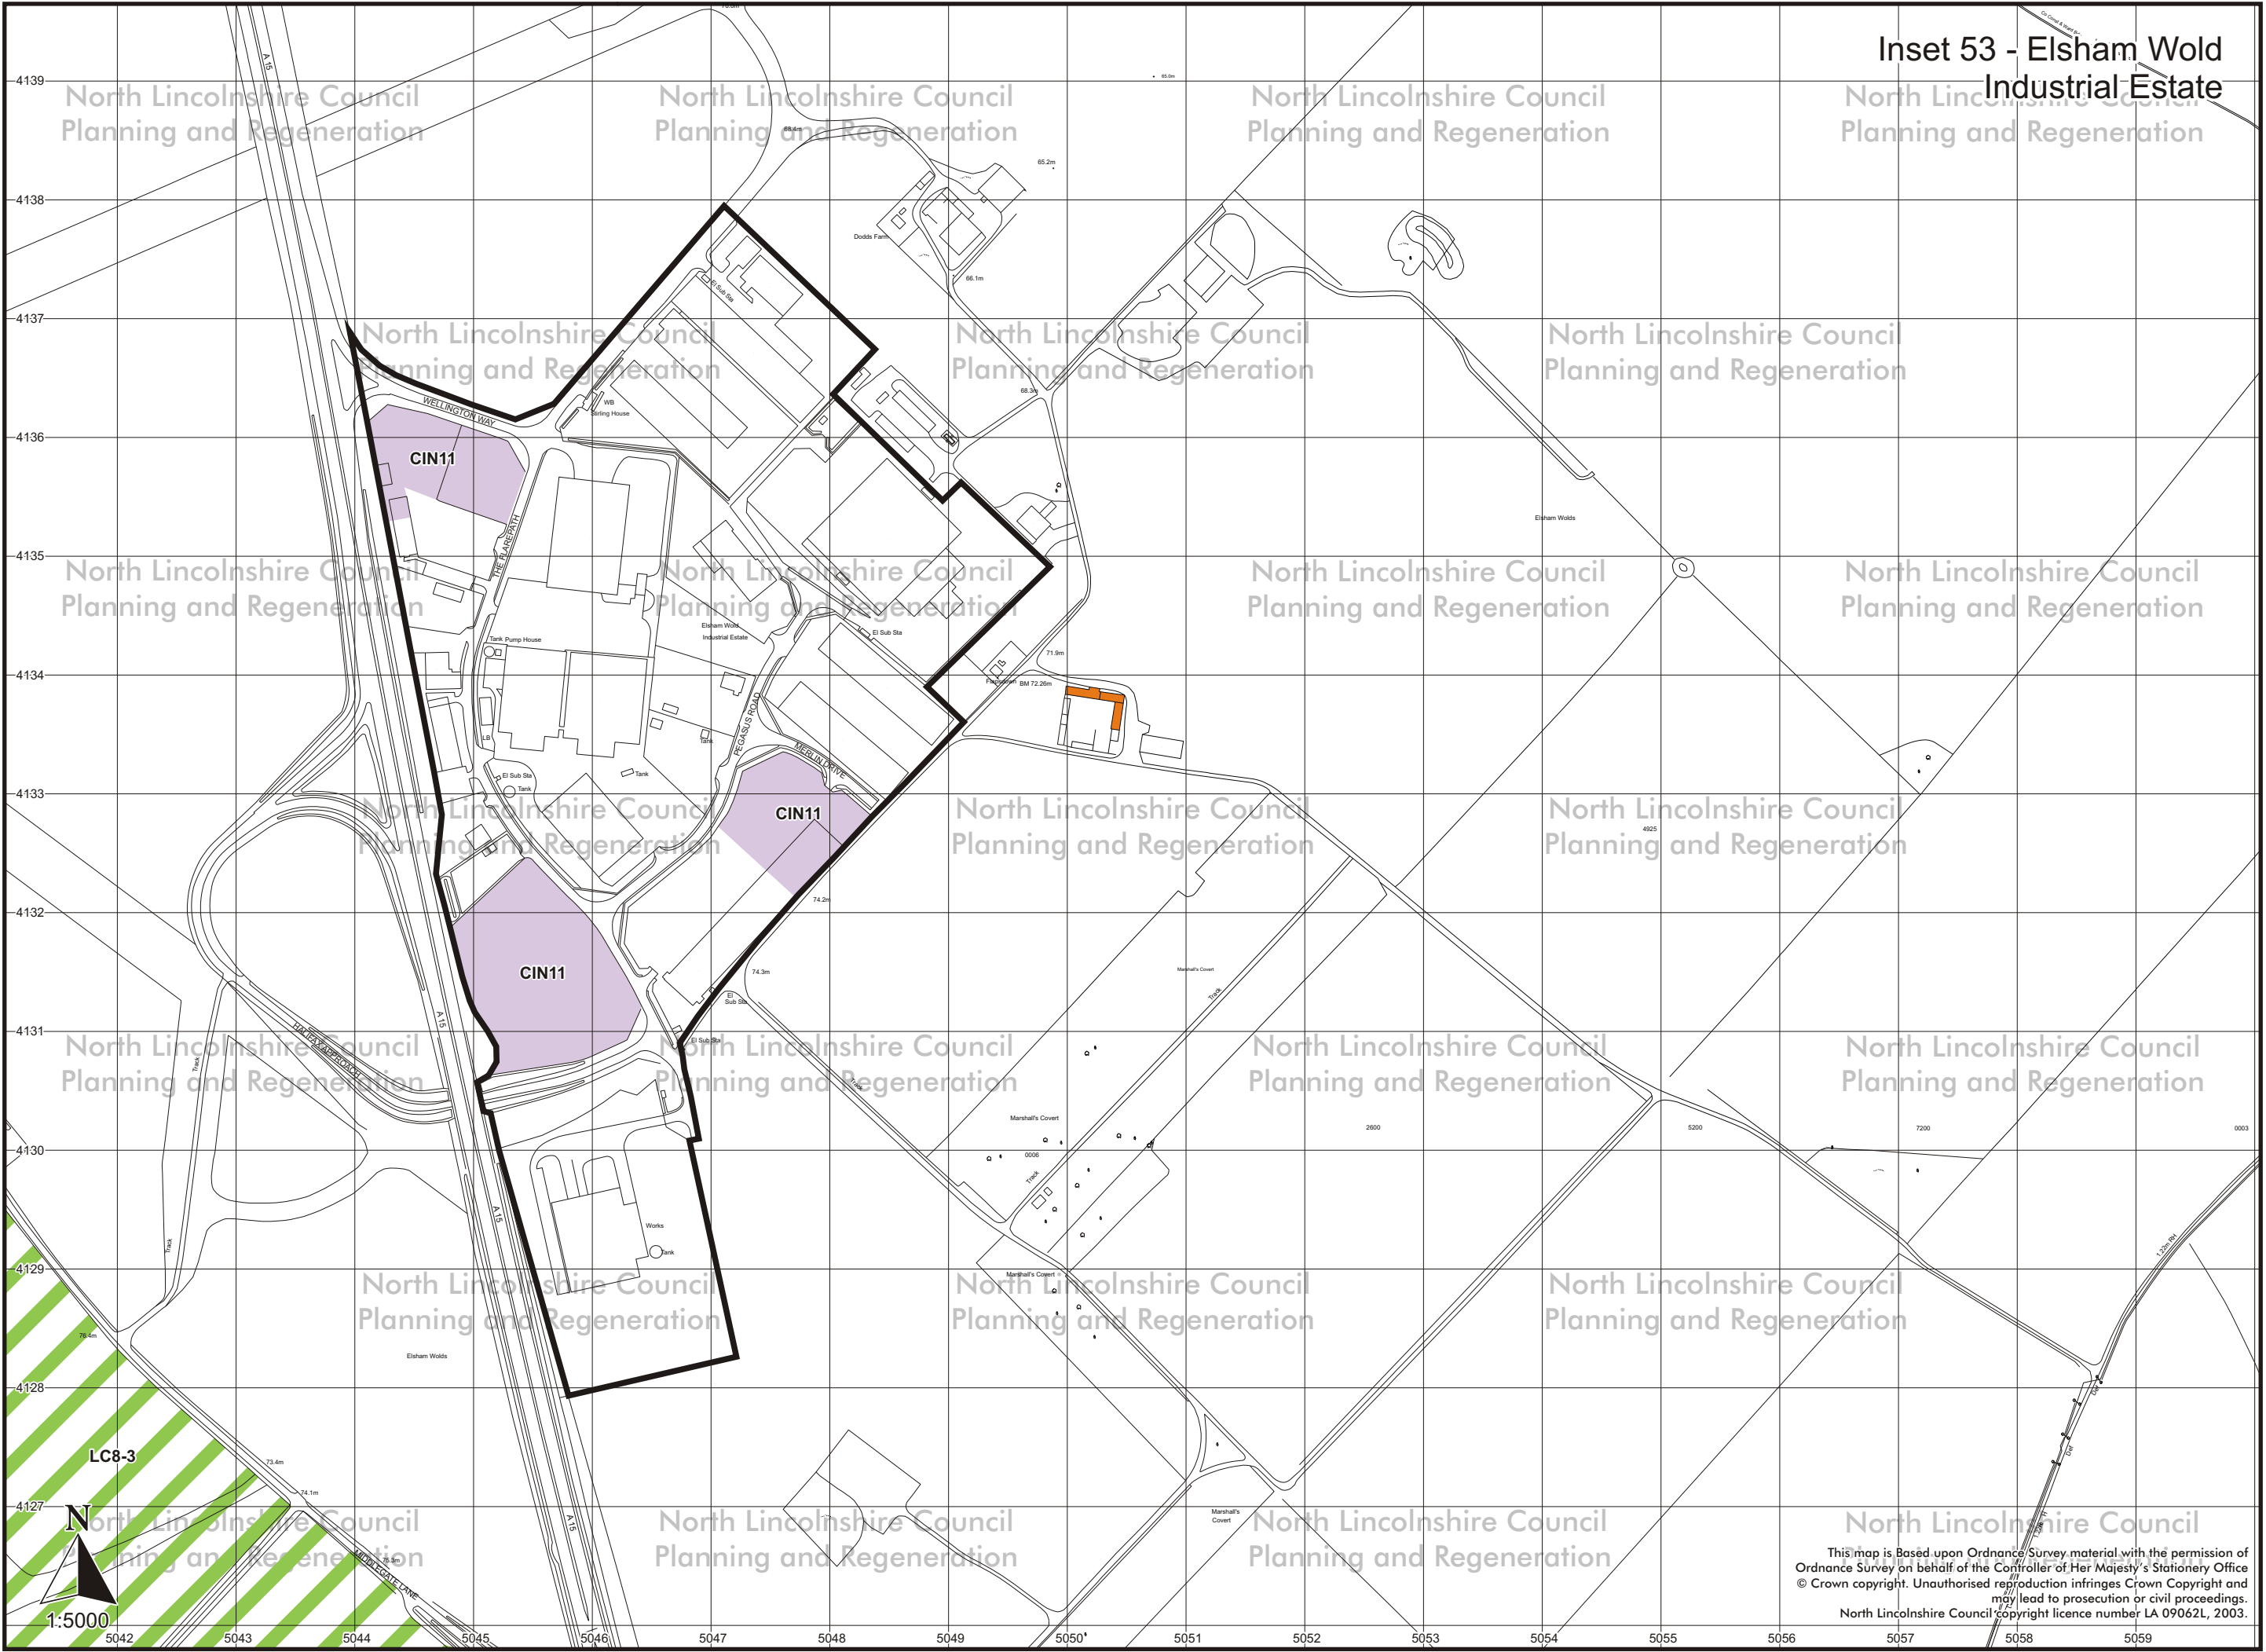

Inset 53 - Eisham Wold Industrial Estate

North Lincolnshire Local Plan - Adopted Plan May 2003

This map is Based upon Ordnance Survey material with the permission of Ordnance Survey on behalf of the Controller of Her Majesty's Stationery Office © Crown copyright. Unauthorised reproduction infringes Crown Copyright and may lead to prosecution or civil proceedings. North Lincolnshire Council copyright licence number LA 09062L, 2003.