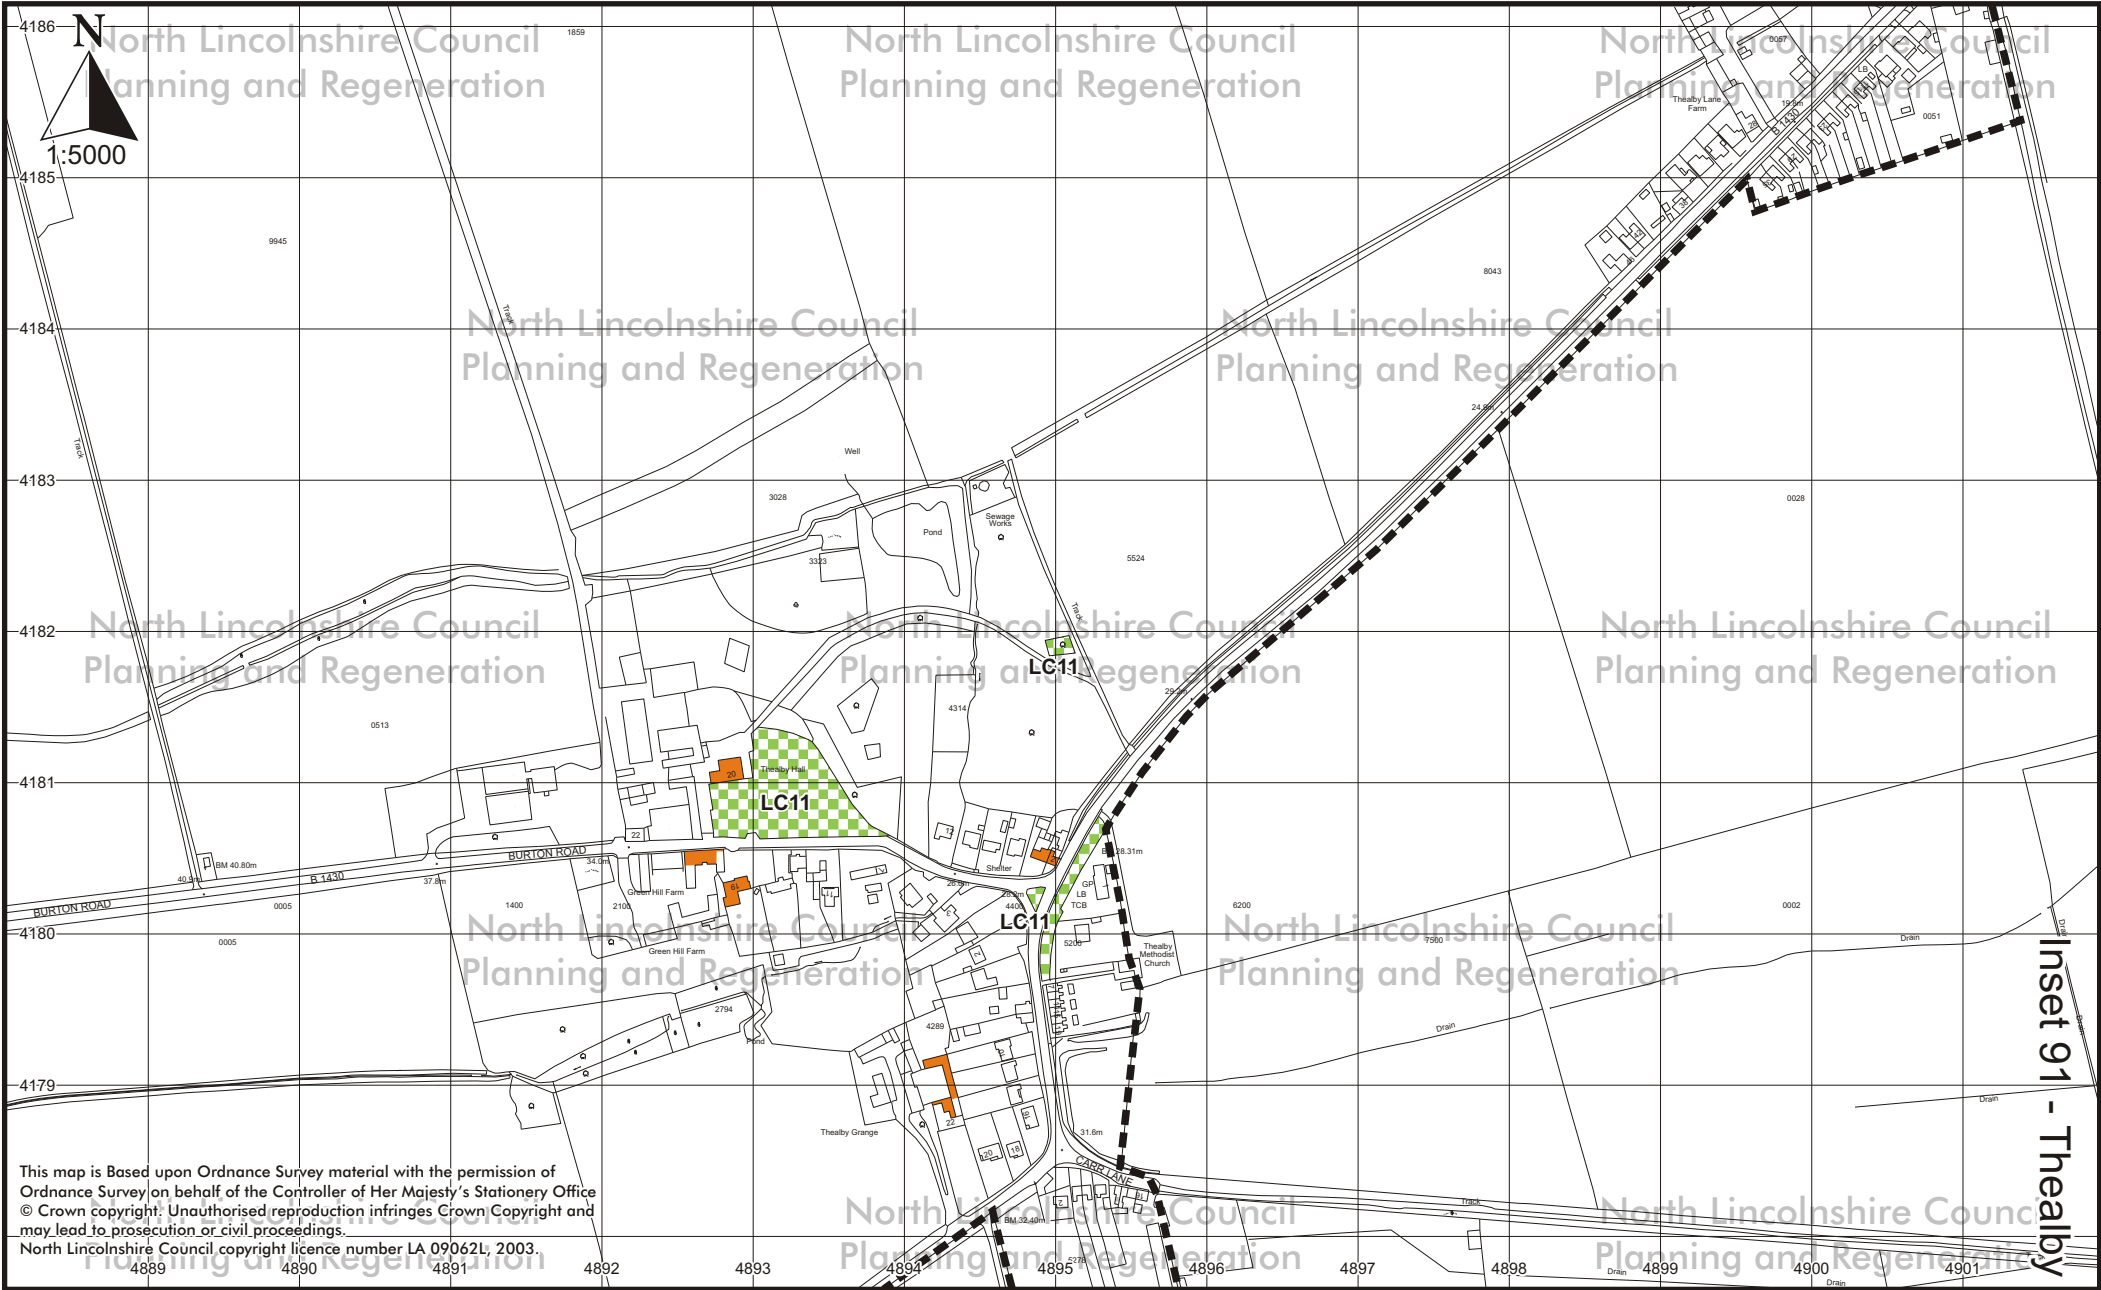

North Lincolnshire Local Plan - Adopted Plan May 2003

This map is Based upon Ordnance Survey material with the permission of Ordnance Survey on behalf of the Controller of Her Majesty's Stationery Office © Crown copyright. Unauthorised reproduction infringes Crown Copyright and may lead to prosecution or civil proceedings.
North Lincolnshire Council copyright licence number LA 09062L; 2003.

Inset 91 - Thealby